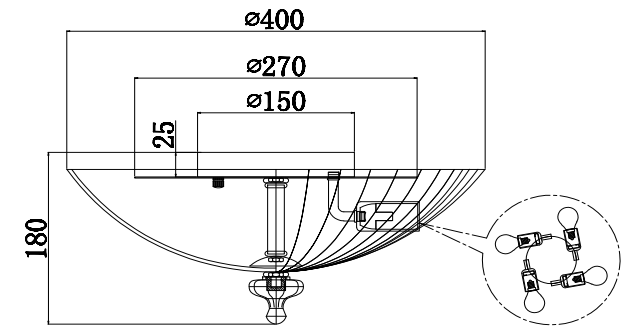

Instruction

C809CL-04CH

4 x E14 (60W)

Model: C809CL-04CH
Collection: Ceiling & Wall
Series: Bonnet

Ceiling Lamps