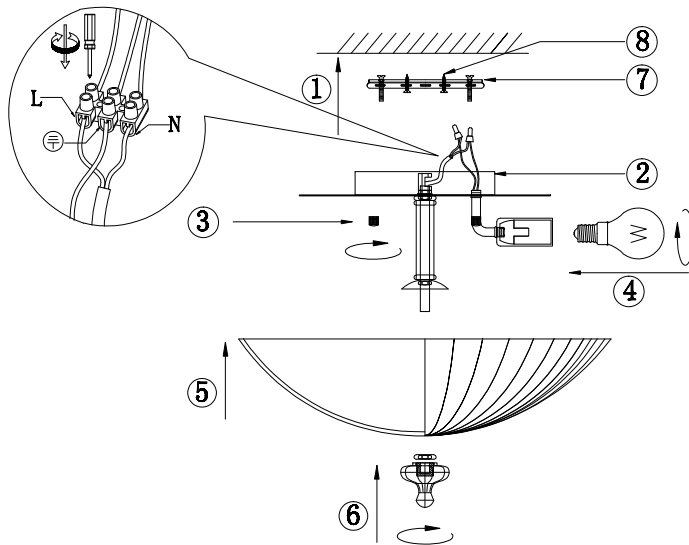

Instruction

C809CL-04CH

4 x E14 (60W)

Model: C809CL-04CH
Collection: Ceiling & Wall
Series: Bonnet

Ceiling Lamps