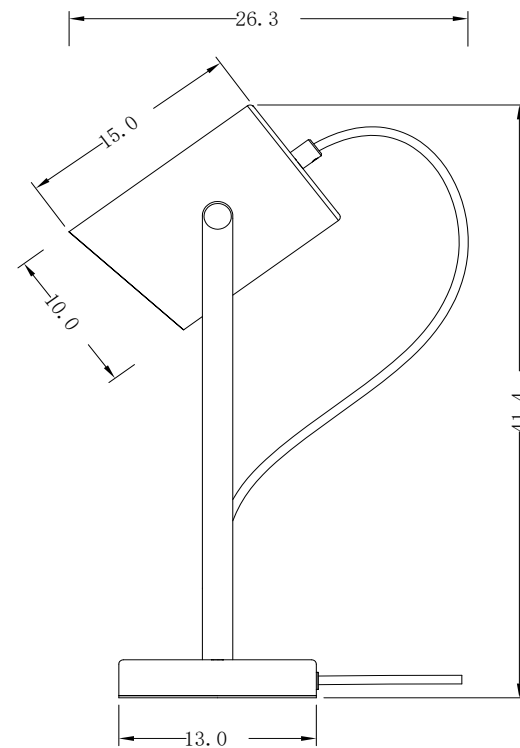

FREYA
TRADITION OF QUALITY

Instruction

FR4004TL-01BBS

1 x E27 (25W)

Model: FR4004TL-01BBS

Collection: Loft

Table Lamps