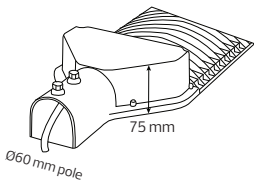

## Technical Drawing

## Technical Data

Voltage (V)	85-265V
Product Wattage (W)	100
Equivalence with incandescent lamp(W)	800
Colour Render Index (Ra)	>Ra80
Colour Temperature (K)	6400K
Materials	Aluminium + PC
Protection Class	I
Dimmable	No
EEI	A to A++
Warm-up time up to 60 %of the full light output	Instant Full Light
Luminous Flux (lm)	8923
Luminous Efficacy (lm/W)	89
Rated Life (hrs) ⌚	30.000
IP Rating	65
Power Factor	>0.9
Beam Angle	120°
Hole Diameter (mm)	60
Installation Height(m)	5