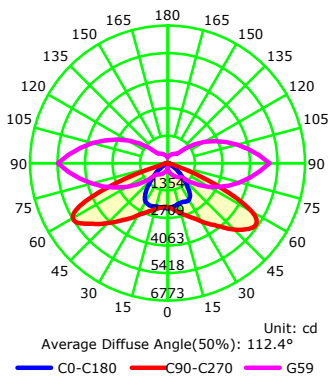

## Technical Drawing

## Photometric Diagram

## Technical Data

Voltage (V)	85-265V
Product Wattage (W)	100
Equivalence with incandescent lamp(W)	800
Colour Render Index (Ra)	>Ra80
Colour Temperature (K)	6400K
Materials	Aluminium + PC
Protection Class	I
Dimmable	No
EEI	A to A++
Warm-up time up to 60 %of the full light output	Instant Full Light
Luminous Flux (lm)	8923
Luminous Efficacy (lm/W)	89
Rated Life (hrs) ⌚	30.000
IP Rating	65
Power Factor	>0.9
Beam Angle	120°
Hole Diameter (mm)	60
Installation Height(m)	5