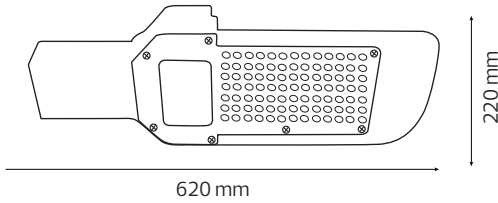

## Technical Drawing

## Technical Data

Voltage (V)	85-265V
Product Wattage (W)	100
Equivalence with incandescent lamp(W)	800
Colour Render Index (Ra)	>Ra80
Colour Temperature (K)	6400K
Materials	Aluminium + PC
Protection Class	I
Dimmable	No
EEI	A to A++
Warm-up time up to 60 %of the full light output	Instant Full Light
Luminous Flux (lm)	8923
Luminous Efficacy (lm/W)	89
Rated Life (hrs) ⌚	30.000
IP Rating	65
Power Factor	>0.9
Beam Angle	120°
Hole Diameter (mm)	60
Installation Height(m)	5