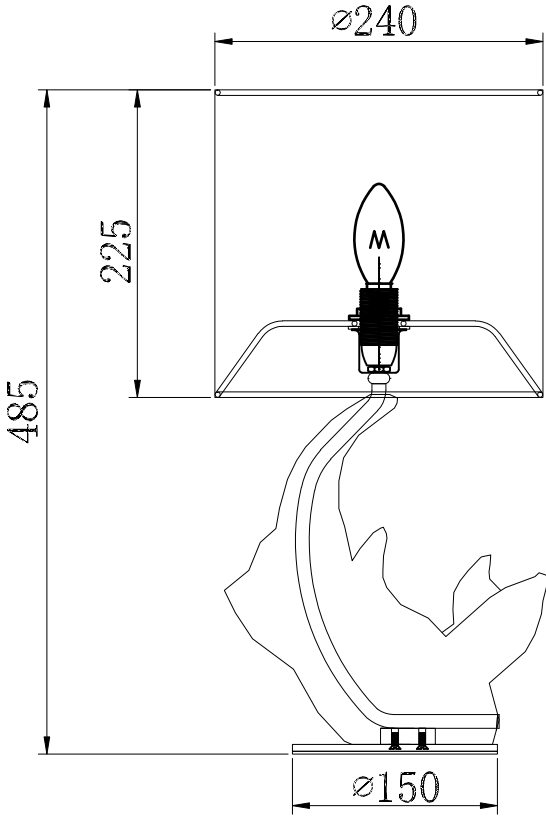

# Instruction

Collection: Table & Floor  
Series: Nashorn  
Model: MOD470-TL-01-B  
Mobile

**MAYTONI**  
DECORATIVE LIGHTING

[www.maytoni.de](http://www.maytoni.de)