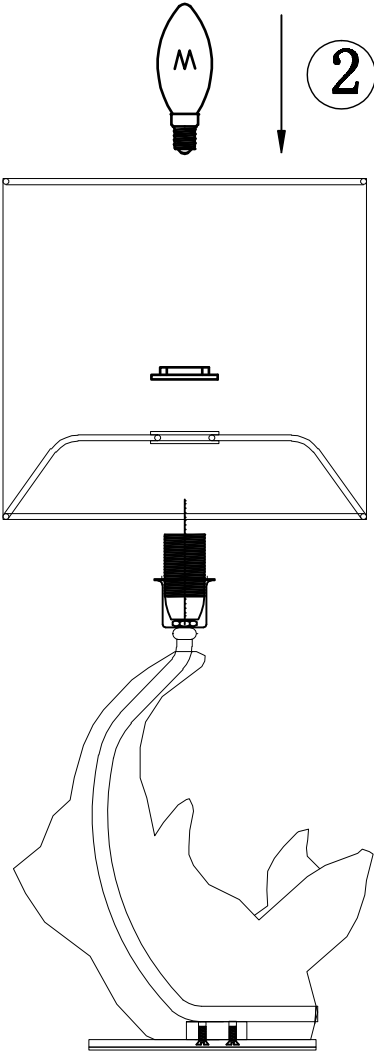

# Instruction

Collection: Table & Floor  
Series: Nashorn  
Model: MOD470-TL-01-B  
Mobile

**MAYTONI**  
DECORATIVE LIGHTING

[www.maytoni.de](http://www.maytoni.de)