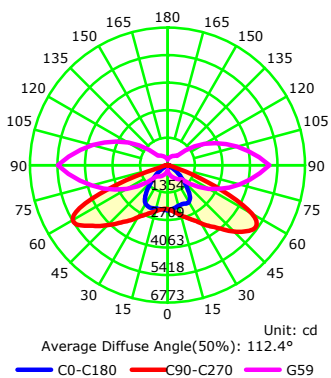

# LED STREET LAMP

Product&amp;Family Code: 074 005 0150

**ORLANDO-150**

## Technical Drawing

## Photometric Diagram

## Technical Data

Voltage (V)	85-265V
Product Wattage (W)	150
Equivalence with incandescent lamp(W)	1200
Colour Render Index (Ra)	>Ra70
Colour Temperature (K)	6400K
Materials	Aluminium + PC
Protection Class	I
Dimmable	No
EEI	A to A++
Warm-up time up to 60 %of the full light output	Instant Full Light
Luminous Flux (lm)	15061
Luminous Efficacy (lm/W)	100
Rated Life (hrs) ⌚	30.000
IP Rating	65
Power Factor	>0.9
Beam Angle	120°
Hole Diameter (mm)	60
Installation Height(m)	5