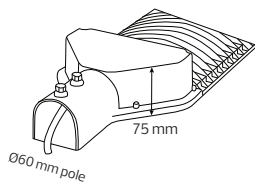

## Technical Drawing

## Technical Data

Voltage (V)	85-265V
Product Wattage (W)	150
Equivalence with incandescent lamp(W)	1200
Colour Render Index (Ra)	>Ra70
Colour Temperature (K)	6400K
Materials	Aluminium + PC
Protection Class	I
Dimmable	No
EEI	A to A++
Warm-up time up to 60 %of the full light output	Instant Full Light
Luminous Flux (lm)	15061
Luminous Efficacy (lm/W)	100
Rated Life (hrs) ⌚	30.000
IP Rating	65
Power Factor	>0.9
Beam Angle	120°
Hole Diameter (mm)	60
Installation Height(m)	5