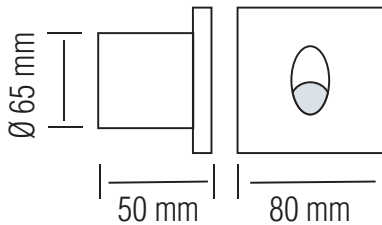

Technical Drawing