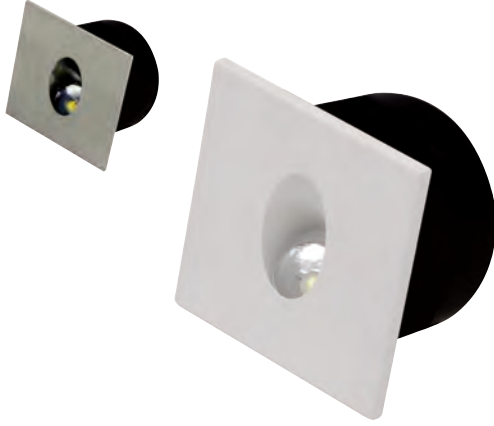

LED RECESSED LAMP

Product&Family Code: 079 001 0003

ZÜMRÜT

WHITE

MAT CHROME

Technical Data

Voltage (V)	185-264
Product Wattage (W)	3
Equivalence with incandescent lamp	24
Colour Render Index (Ra)	>Ra70
Colour Temperature (K)	4000K
Materials	Aluminium
Protection Class	II
Dimmable	No
EEI	A to A++
Warm-up time up to 60 % of the full light output	Instant Full Light
Luminous Flux (lm)	86
Luminous Efficacy (lm/W)	29
Rated Life (hrs) ⌚	30.000
IP Rating	20
Power Factor	>0.3
Beam Angle	20°
Starting Time	<0.2s
Number of ON-OFF cycling	x15.000

Technical Drawing

Applications

- Only indoor; Hotels & leisure, bars & restaurants.

Features

- High Lumen and CRI, Good quality & Constant Current driver.
- High heat dissipation, low carbon and environmental protection.
- POWER LED Lamp Base.