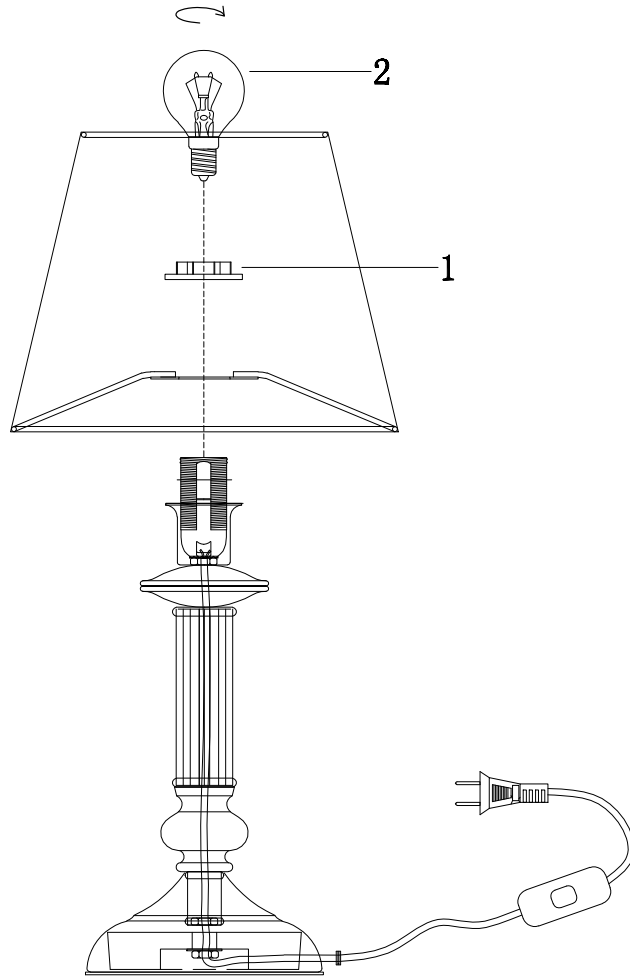

# Instruction

FR2539TL-01BS

1 x E14 (40W)

Model: FR2539TL-01BS  
Series: Ksenia

Table Lamps