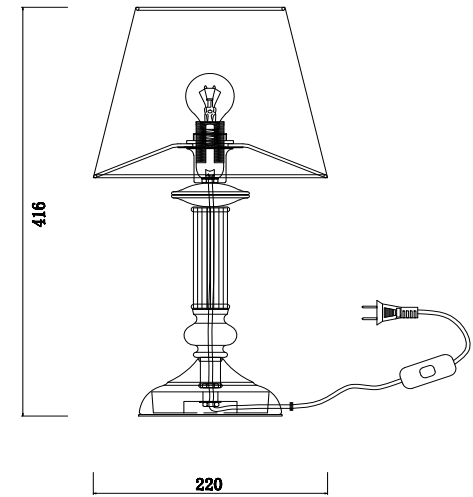

# Instruction

FR2539TL-01BS

1 x E14 (40W)

Model: FR2539TL-01BS  
Series: Ksenia

Table Lamps