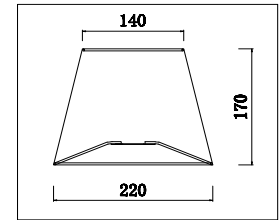

# Instruction

FR2539TL-01BS

1 x E14 (40W)

Model: FR2539TL-01BS  
Series: Ksenia

Table Lamps