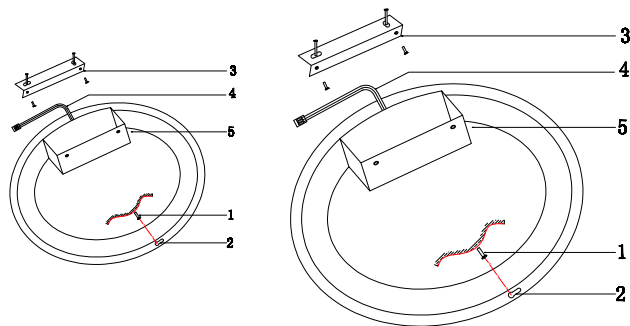

Instruction

MOD058CL-L50BS4K

Gross Weight: 4,89 kg

Color: Brass

Net Weight: 4,5 kg

Material: Aluminum

Volume: 0,066564 m3

Weight and Volume Margin of Error: ±10%

MAX 50W
2400 Lumen

Model: MOD058CL-L50BS4K

Collection: Technical

Series: Rim

Ceiling Lamps