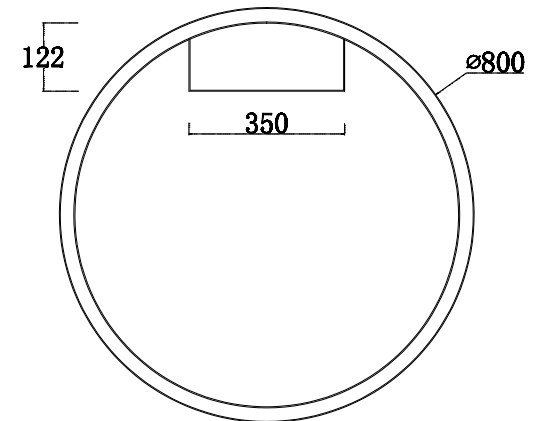

Instruction

MOD058CL-L50BS4K

Gross Weight: 4,89 kg

Color: Brass

Net Weight: 4,5 kg

Material: Aluminum

Volume: 0,066564 m3

Weight and Volume Margin of Error: ±10%

MAX 50W
2400 Lumen

Model: MOD058CL-L50BS4K

Collection: Technical

Series: Rim

Ceiling Lamps