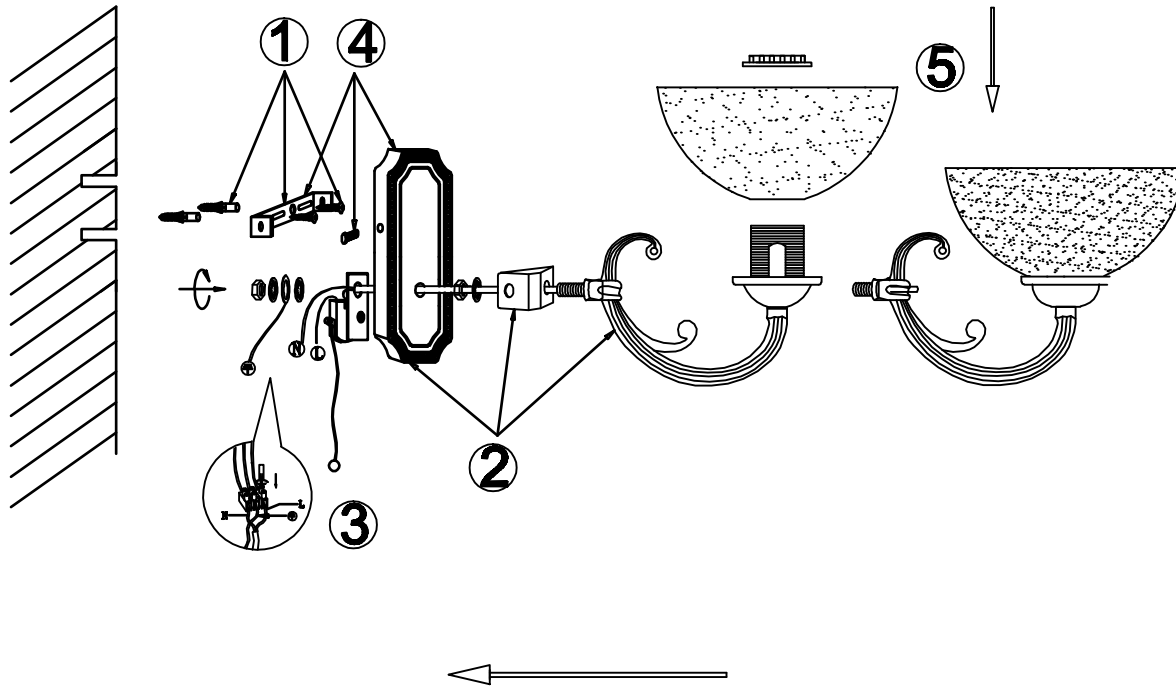

FREYA
TRADITION OF QUALITY

INSTRUCTION

MODEL: FR2012-WL-02-BZ
SCONCE

 2 X E27 (60W)

FREYA-LIGHT.COM