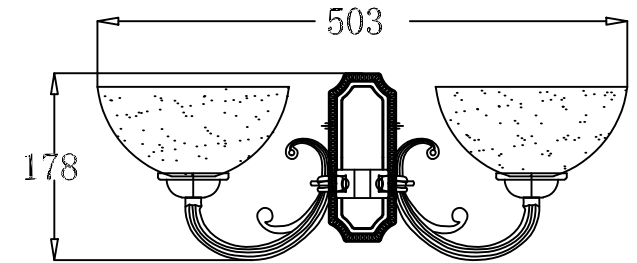

FREYA
TRADITION OF QUALITY

INSTRUCTION

MODEL: FR2012-WL-02-BZ
SCONCE

 2 X E27 (60W)

FREYA-LIGHT.COM