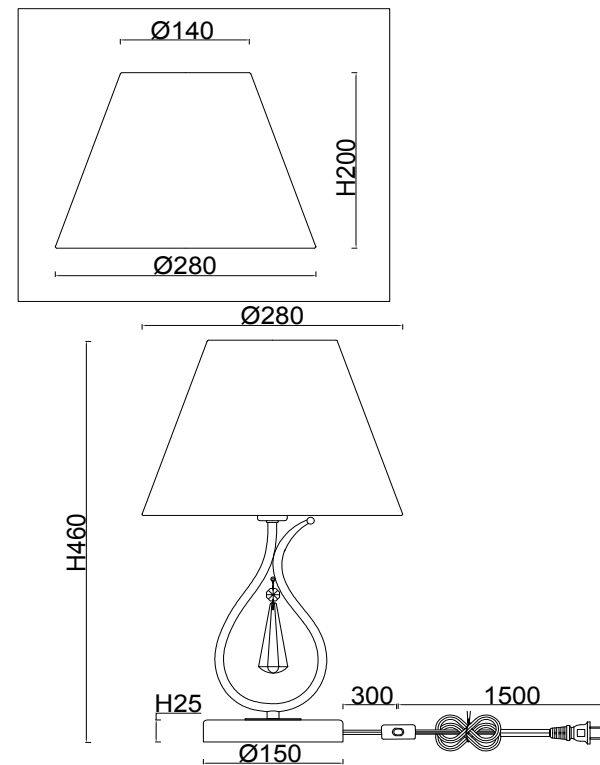

Instruction

FR2019TL-01BS

1 x E14 (40W)

Model: FR2019TL-01BS

Collection: Classic

Series: Madeline

Table Lamps