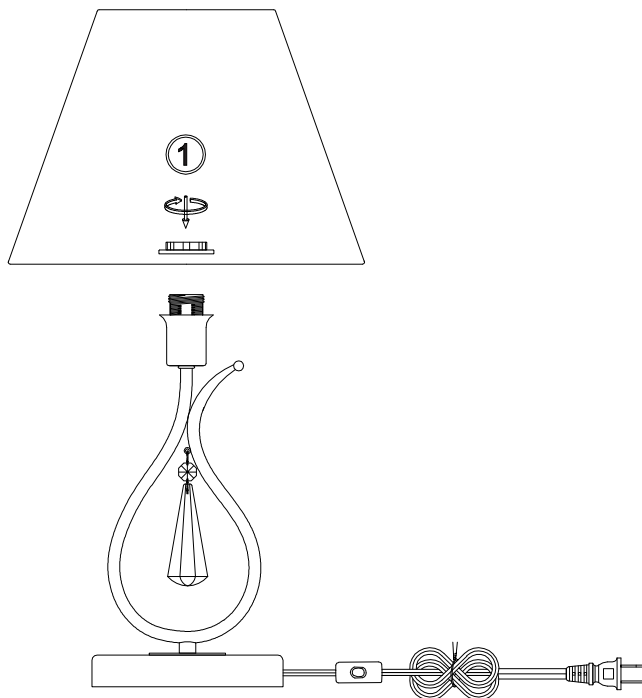

Instruction

FR2019TL-01BS

1 x E14 (40W)

Model: FR2019TL-01BS

Collection: Classic

Series: Madeline

Table Lamps