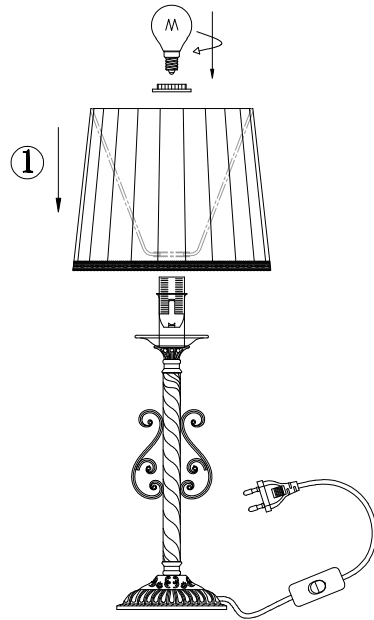

FREYA
TRADITION OF QUALITY

Instruction

FR2290TL-01W

1 x E14 (40W)

Model: FR2290TL-01W
Series: Sunrise

Table Lamps