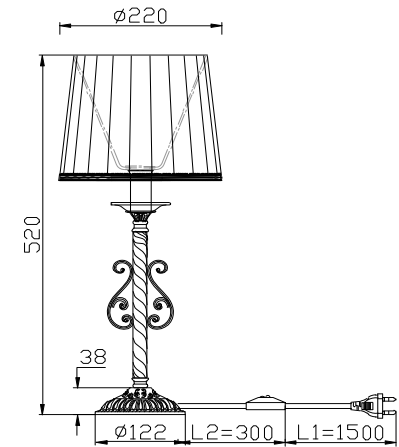

FREYA
TRADITION OF QUALITY

Instruction

FR2290TL-01W

1 x E14 (40W)

Model: FR2290TL-01W
Series: Sunrise

Table Lamps